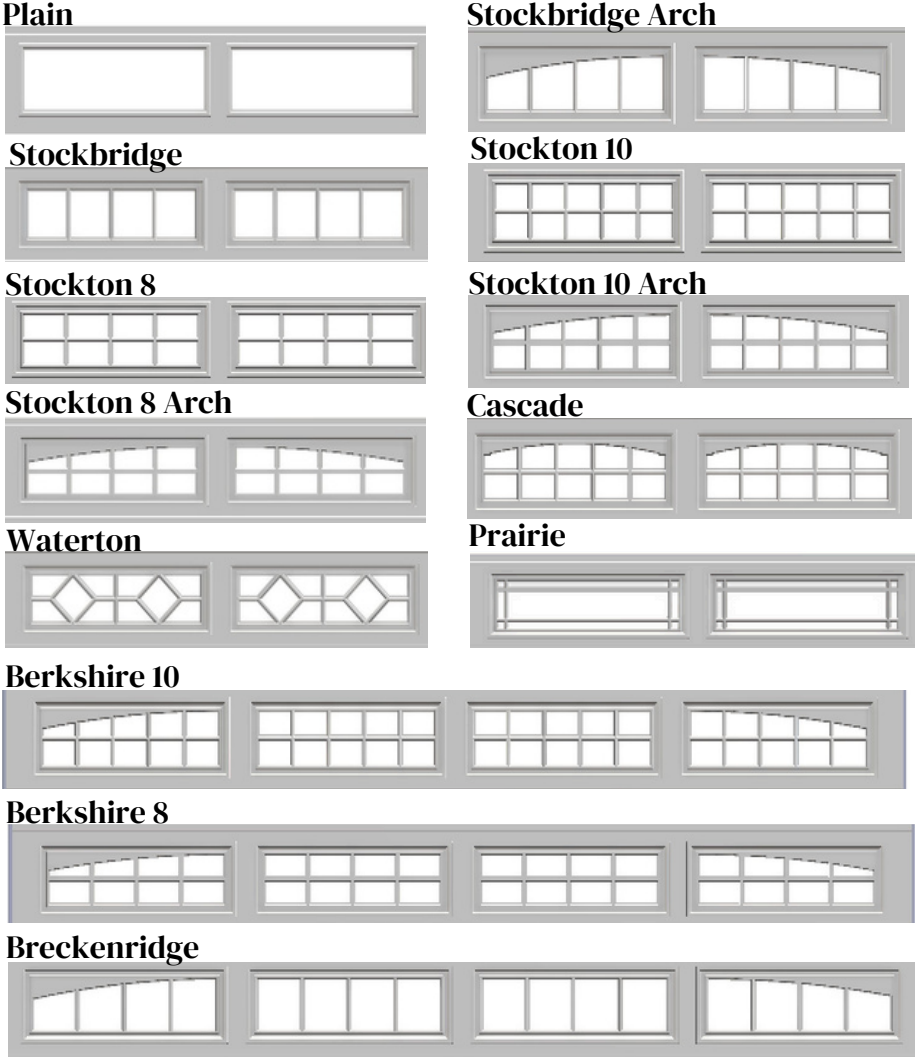

Max Opening Height: 16'

Panel Style

5118

1-sided steel

25 gauge
(.017)

None

0

5218

Interior
vinyl
backing

25 gauge
(.017)

Polystyrene

6.8

6418

Interior
steel
backing

26 gauge
(.015)

Polystyrene

10.0

Colors

Glass

Windows

Long Windows

Decorative Hardware

Proud Partner Of:

Scan to Design your Door!